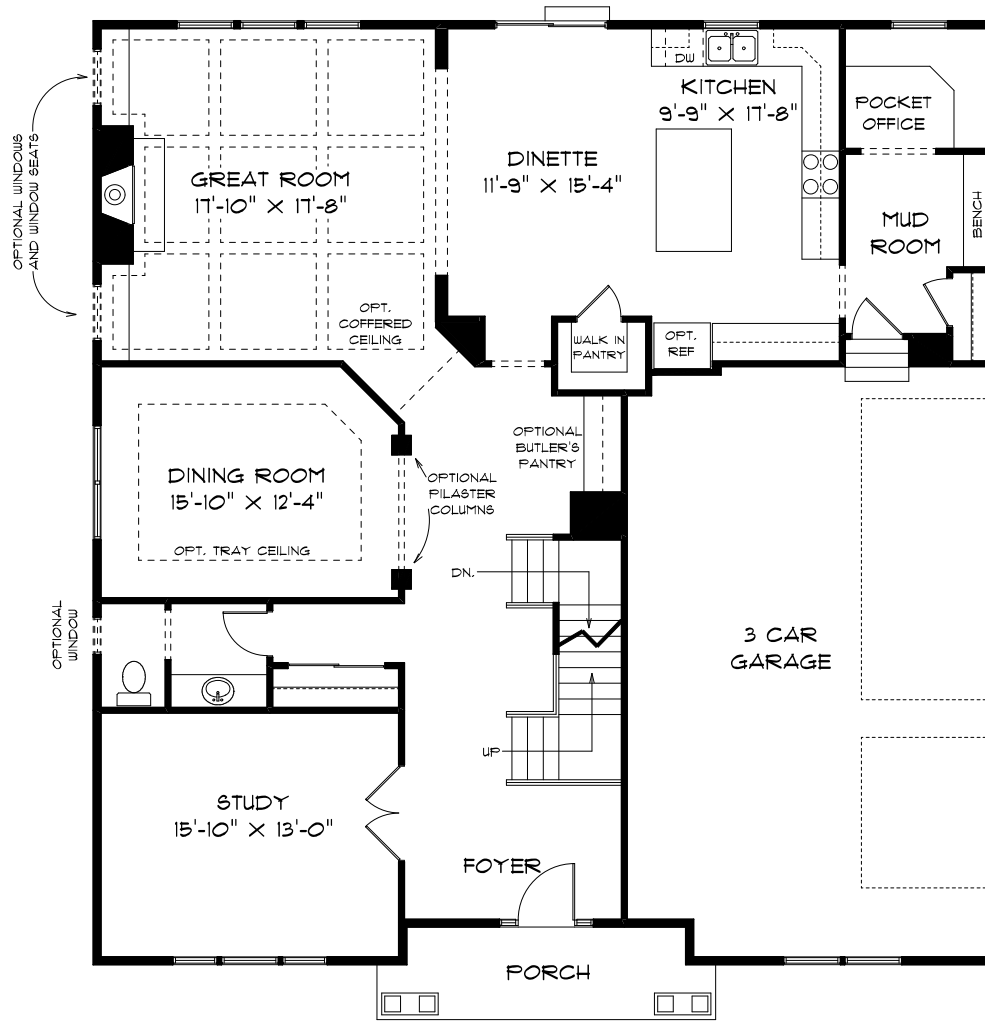

theBARRINGTON

main level: elevation C

6537 Old Ironside Lane, Delaware, OH 43015

614.885.8300

compasshomes.com

compass
HOMES