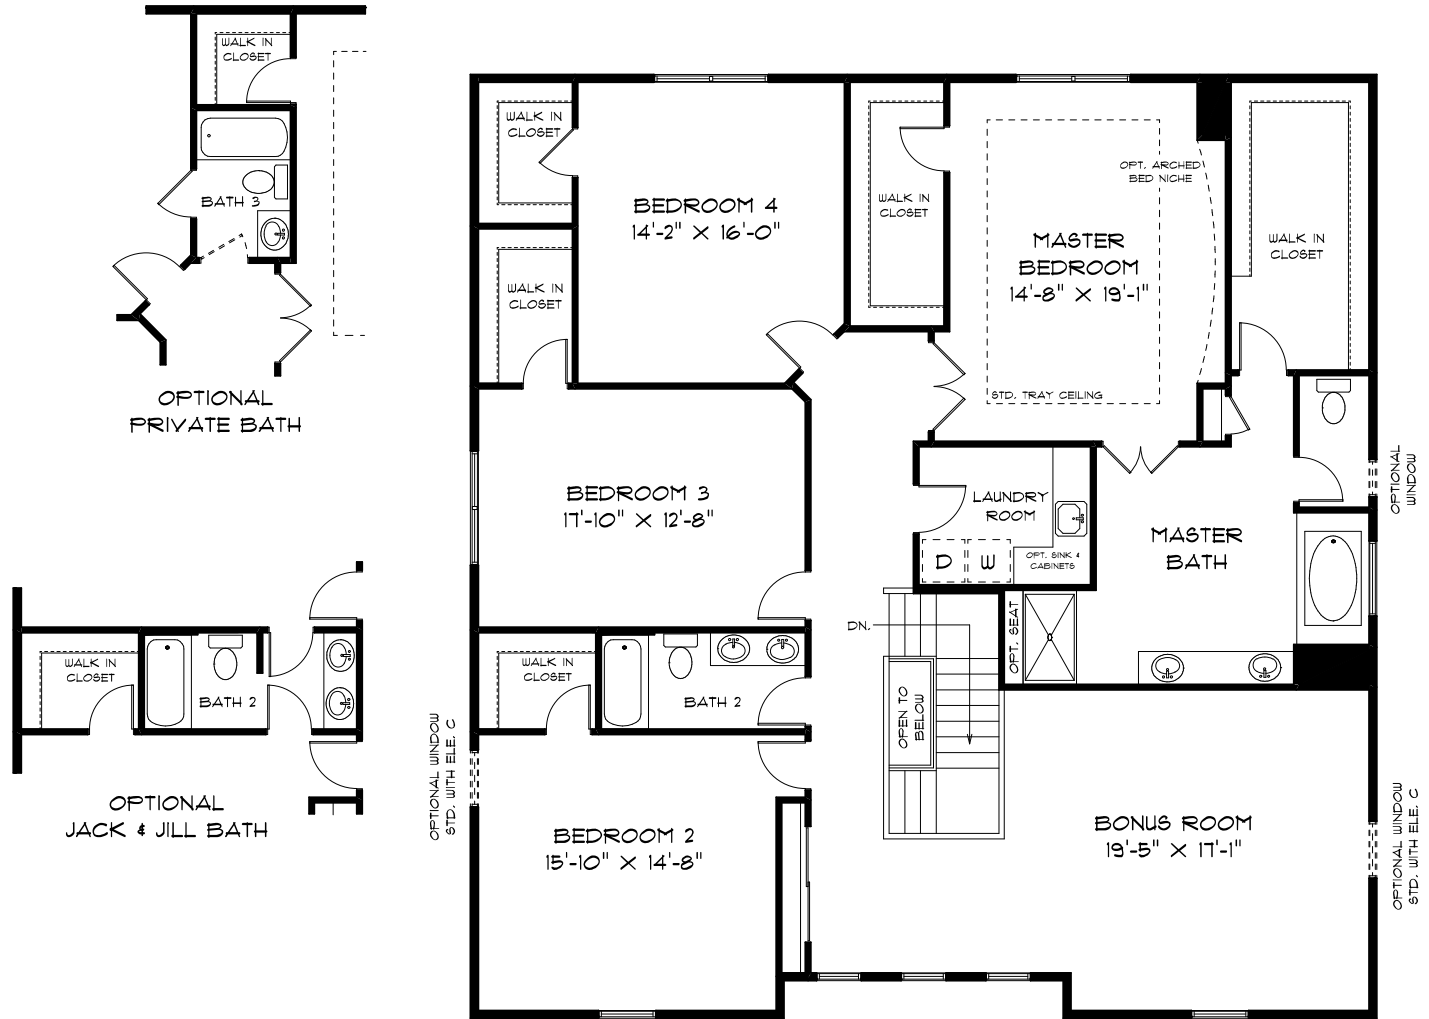

elevation F

6537 Old Ironside Lane, Delaware, OH 43015

614.885.8300

compasshomes.com

compass
HOMES

theBARRINGTON

upper level: elevation C

6537 Old Ironside Lane, Delaware, OH 43015