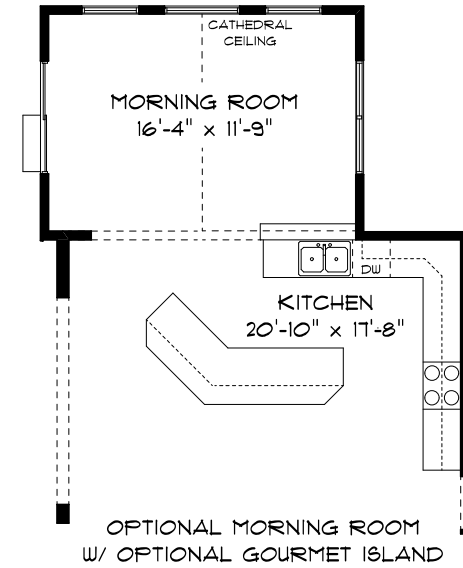

theBARRINGTON

main level: elevation C

6537 Old Ironside Lane, Delaware, OH 43015

614.885.8300

compasshomes.com

compass
HOMES