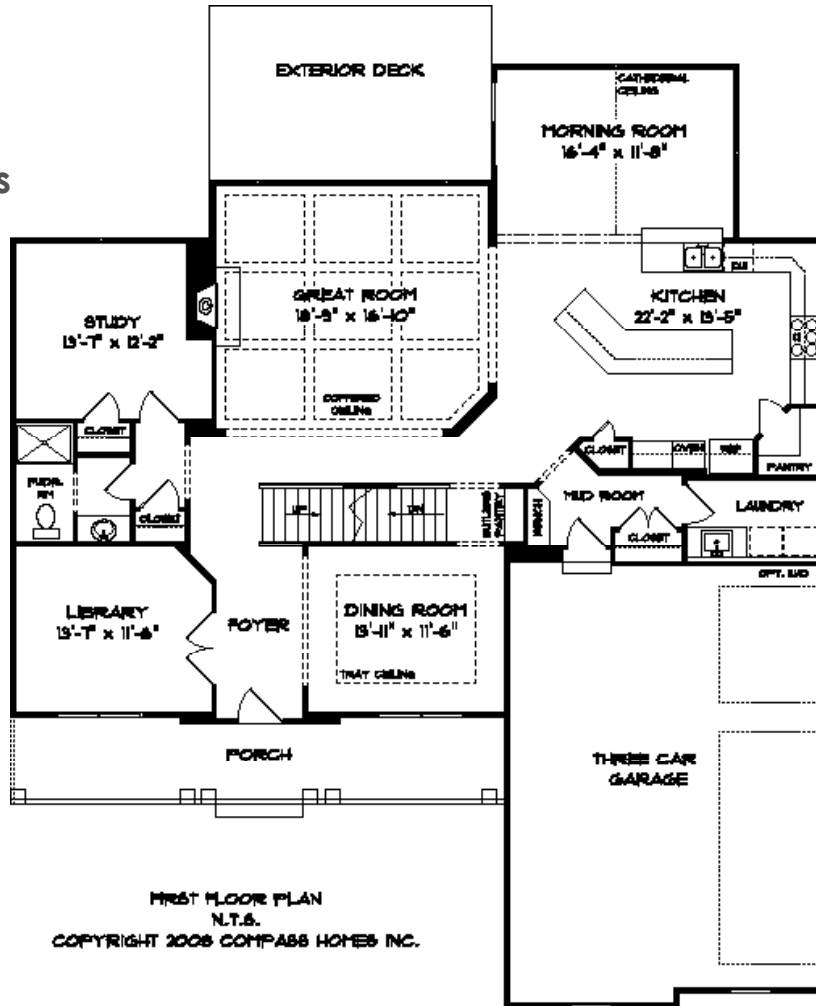

theWILLMINGTON

elevation C

6537 Old Ironside Lane, Delaware, OH 43015

614.885.8300

compasshomes.com

compass
HOMES

theWILLMINGTON

firs